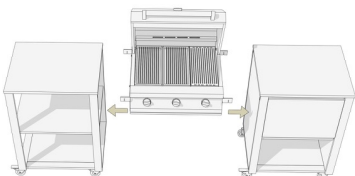

Joko GmbH srl • Staatsstraße Via Nazionale • I-39040 Salurn Salorno • Südtirol ITALIA

0039 0471 884148 • info@jokodomus.com • jokodomus.com